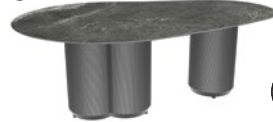

Large Coffee Table, Bean Shaped, Teak Top

51" x 35" | 130 cm x 90 cm

Top view

Large Coffee Table, Bean Shaped, Ceramic Top

51" x 35" | 130 cm x 90 cm

Top view

Small Coffee Table, Roundish Shaped, Teak Top

31" x 27.5" | 80 cm x 70 cm

Top view

Small Coffee Table, Roundish Shaped, Ceramic Top

31" x 27.5" | 80 cm x 70 cm

Top view

Side Table, Roundish Shaped, Teak Top

24" x 24" | 60 cm x 60 cm

Top view

Side Table, Roundish Shaped, Ceramic Top